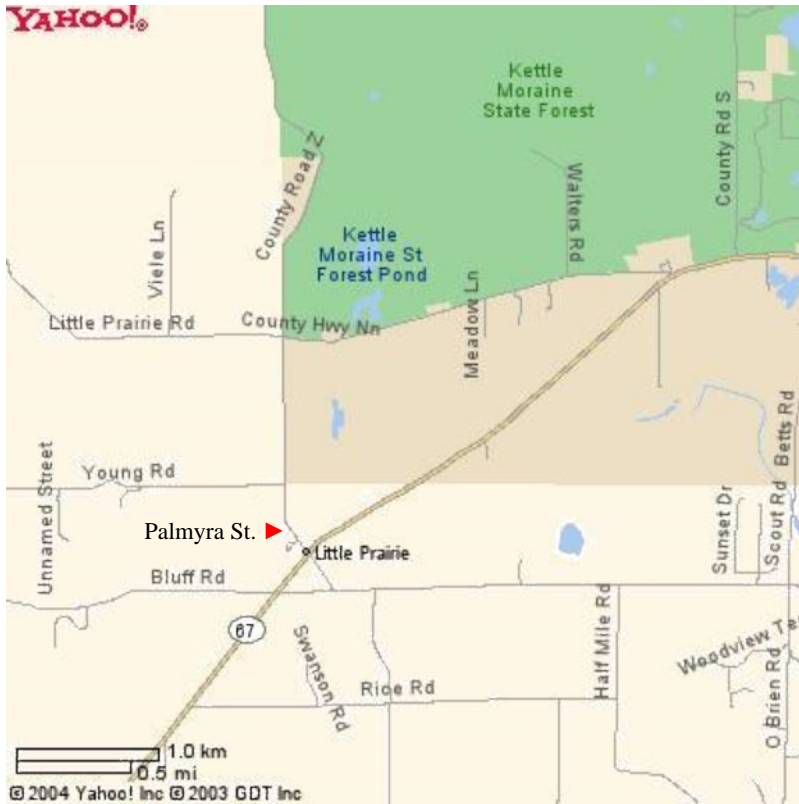

Save a little time by exiting I-43 in Elkhorn, WI at the Highway 12 West or North Exit. (Do not take the Hwy 12 Exit toward Lake Geneva.)

Then take Hwy 67 and 12 North where the 4 lane Hwy 12 ends as you enter Elkhorn.

Stay on Highways 67 and 12 until they split. Go straight, North, on Hwy 67 2 miles to the small village of Little Prairie. Slow down, the first street to the left is Palmyra. Turn left on Palmyra Road, it's a short distance to the first stop sign. Go straight at this stop sign, which is north, you will now be on Hwy Z.

▲ **Directions from the city of Palmyra.**

Take Hwy 59 east out of town 1.5 miles, turn left(north) on Hwy H. At the first stop sign, on Hwy H, go straight on Hwy ZZ for 1.5 miles and we are the 2nd house on the left; S71 W39206 Hwy ZZ.

▲ **Directions from Chicago**

I-94 West to Wisconsin Hwy 20; Racine Exit. Follow 20 west approximately 45 miles until it ends at an intersection with Hwy 12 and 67. Turn right north on Hwy 67. Go 2 miles to the small village of Little Prairie. Slow down, the first street to the left is Palmyra. Turn left on Palmyra Road, it's a short distance to the first stop sign. Go straight at this stop sign, which is north, you will now be on Hwy Z.