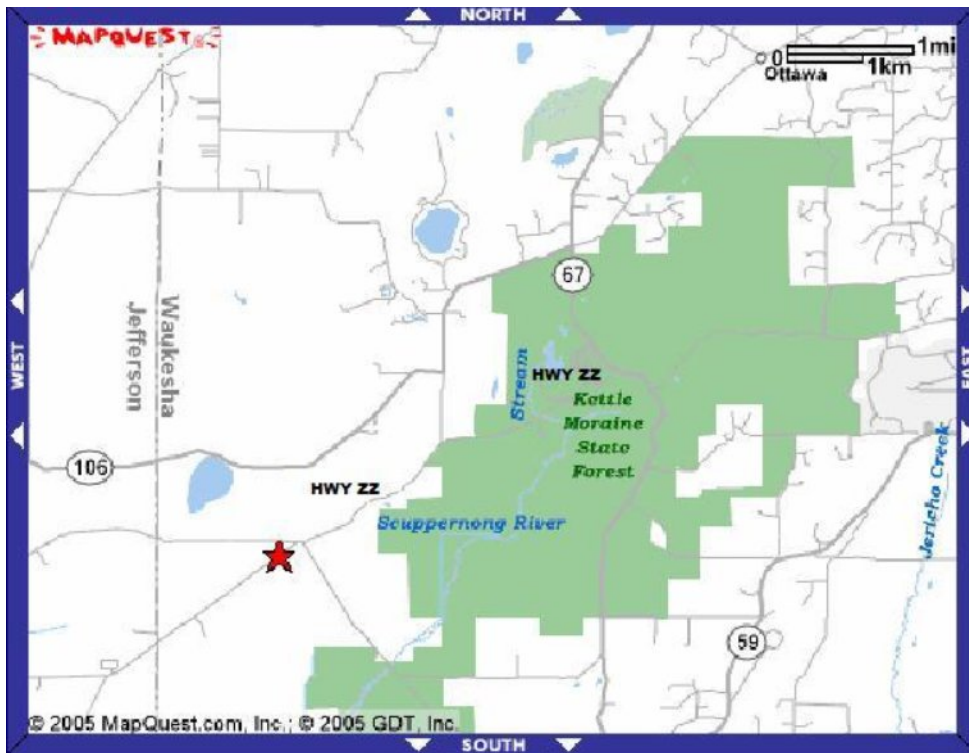

Save a little time by exiting I-43 in Elkhorn, WI at the Highway 12 West or North Exit. (Do not take the Hwy 12 Exit toward Lake Geneva.)

Then take Hwy 67 and 12 North where the 4 lane Hwy 12 ends as you enter Elkhorn.

Stay on Highways 67 and 12 until they split. Go straight, North, on Hwy 67 2 miles to the small village of Little Prairie. Slow down, the first street to the left is Palmyra. Turn left on Palmyra Road, it's a short distance to the first stop sign. Go straight at this stop sign, which is north, you will now be on Hwy Z.

Stay on Rd Z until it intersects with Rd ZZ. Turn right on ZZ at the stop sign.

Our driveway is the second driveway on the left. Our fire number is S71 W39206 Hwy ZZ.

▲ Directions from I-94.

Exit at the Hwy 67 Dousman / Oconomowoc exit and head south on Hwy 67. Go 10 miles and turn right(west) on Hwy ZZ. Stay on Hwy ZZ for about 3 miles. When you pass the intersection with Hwy N, continue on Hwy ZZ; we're the second house on the right.

▲ **Directions from Chicago**

I-94 West to Wisconsin Hwy 20; Racine Exit. Follow 20 west approximately 45 miles until it ends at an intersection with Hwy 12 and 67. Turn right north on Hwy 67. Go 2 miles to the small village of Little Prairie. Slow down, the first street to the left is Palmyra. Turn left on Palmyra Road, it's a short distance to the first stop sign. Go straight at this stop sign, which is north, you will now be on Hwy Z.